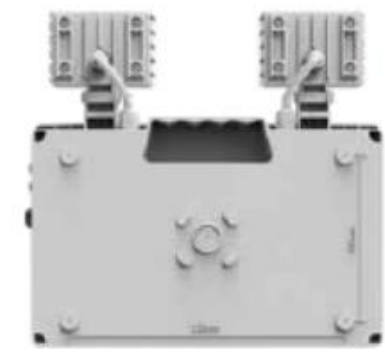

Twinspot X-PB3NM

The X-PB3, a high output LED Twinspot providing a long lasting solution to Emergency Lighting in internal and external areas.

- ✓ Independently adjustable 2W Heads
- ✓ 3 Hour emergency output
- ✓ IP65
- ✓ Non-maintained
- ✓ Note: White Finish as standard
- ✓ Low power consumption 4W
- ✓ High LED output heads 500 lumens (total)
- ✓ 5°C to +45°C operating temperature
- ✓ LiFePO4 6.4v 3Ah

X-PB3 Options	
/NM	3 hour Non-maintained (500 Lumens)
/HL	High Lumens (1000 Lumens)
/230	230V Static inverter (1000 Lumens)
/REV	Upside down mounting

* Limited warranty, enquire for full details