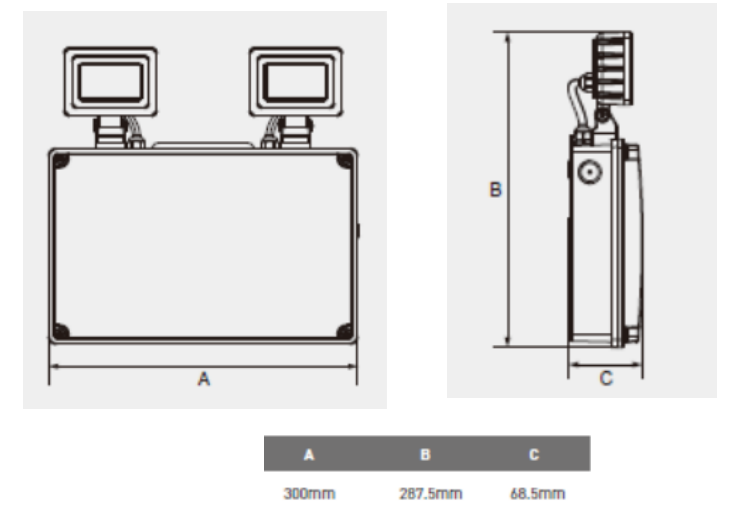

- ✓ Independently adjustable 2W Heads
- ✓ 3 Hour emergency output
- ✓ IP65
- ✓ Non-maintained
- ✓ Note: White Finish as standard
- ✓ Low power consumption 4W
- ✓ High LED output heads 500 lumens (total)
- ✓ 5°C to +45°C operating temperature
- ✓ LiFePO4 6.4v 3Ah

X-PB3 Options	
/NM	3 hour Non-maintained (500 Lumens)
/HL	High Lumens (1000 Lumens)
/230	230V Static inverter (1000 Lumens)
/REV	Upside down mounting