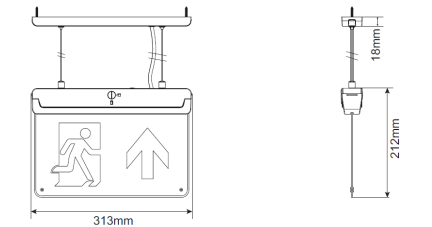

Multi- Fit Exit Sign X-RZ3

The X-RZ light is a functional LED illuminated escape route and direction sign. Capable of being mounted in 5 different ways. Install either Wall, Ceiling, Recessed, Wire Suspended or Flag style.

- ✓ Wall or Ceiling mounted as standard
- ✓ Option for Recessed, Suspended or Flag mount
- ✓ Viewing distance 30M
- ✓ Optional Self Test
- ✓ IP20
- ✓ LiFePO4 Battery

X-RZ3 Options	
M	3 Hour Maintained
/ST	Self-Test
/BK	Black
/REC	Recessed Mount
/SUS	Suspended Mount
/FLAG	Flag Mount