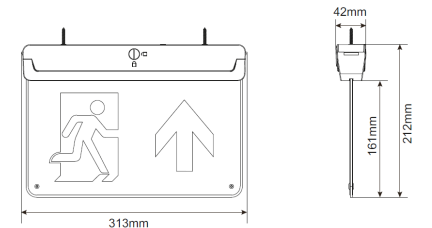

Multi- Fit Exit Sign X-RZ3

The X-RZ light is a functional LED illuminated escape route and direction sign. Capable of being mounted in 5 different ways. Install either Wall, Ceiling, Recessed, Wire Suspended or Flag style.

- ✓ Wall or Ceiling mounted as standard
- ✓ Option for Recessed, Suspended or Flag mount
- ✓ Viewing distance 30M
- ✓ Optional Self Test
- ✓ IP20
- ✓ LiFePO4 Battery

X-RZ3 Options	
M	3 Hour Maintained
/ST	Self-Test
/BK	Black
/REC	Recessed Mount
/SUS	Suspended Mount
/FLAG	Flag Mount