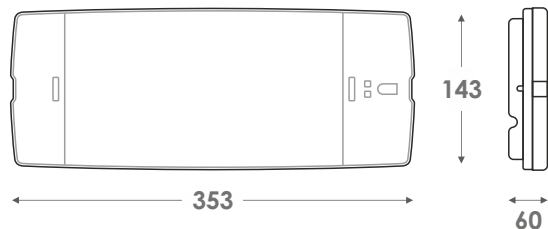

DIMENSIONS IN MM

470 Ranglet road, Walton Summit,
Bamber Bridge, Preston. PR5 8AR
tel. +44 (0)1772 336 335
sales@ringtail.co.uk

www.ringtail.co.uk