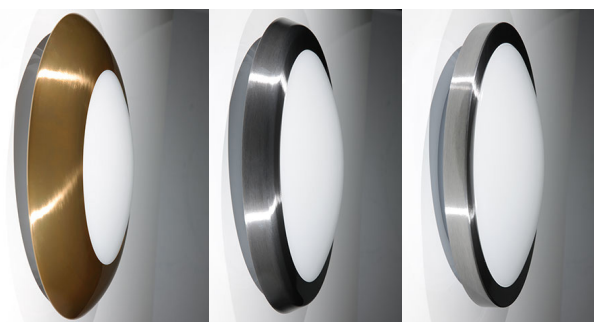

Additional trims

RT

CT

AT