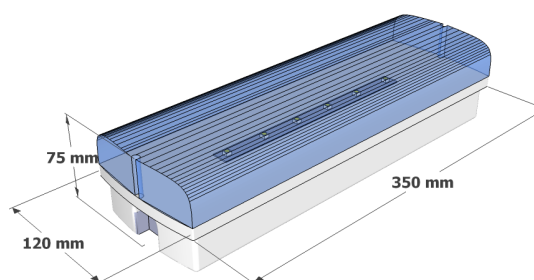

Adhesive Universal Legend Kit available