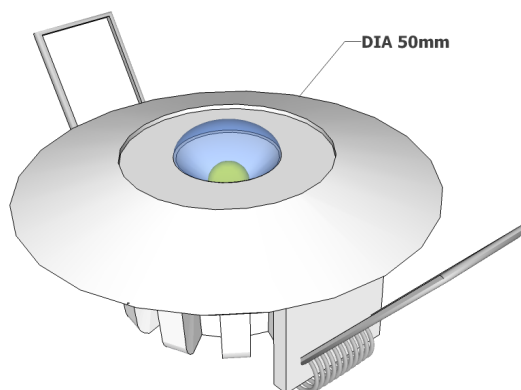

## X-MRD

This innovative self contained LED emergency down lighter uses one high illumination white LED with an optical lens for corridors and open areas. Suitable for modern buildings where high performance and a minimum maintenance cost are essential.

Surface mount box

### X-MRD Options

3M	3 Hour emergency
/230	Mains only
Central Battery	Ask for central battery / static options (110V)
/ST	Self test
/CO	Corridor lens
/OA	Open area lens
/DALI	DALI
/SURF	Surface mount enclosure (170mm x 170mm x 44mm)

- High lumen output
- Low power consumption
- 3 optic options, standard, open areas or corridor lens
- IP20
- DALI and Self Test options

Open area lens

Corridor lens