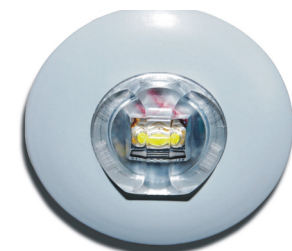

## X-MRD

This innovative self contained LED emergency down lighter uses one high illumination white LED with an optical lens for corridors and open areas. Suitable for modern buildings where high performance and a minimum maintenance cost are essential.

Surface mount box

### X-MRD Options

3M	3 Hour emergency
/230	Mains only
Central Battery	Ask for central battery / static options (110V)
/ST	Self test
/CO	Corridor lens
/OA	Open area lens
/DALI	DALI
/SURF	Surface mount enclosure (170mm x 170mm x 44mm)

- High lumen output
- Low power consumption
- 3 optic options, standard, open areas or corridor lens
- IP20
- DALI and Self Test options

Open area lens

Corridor lens