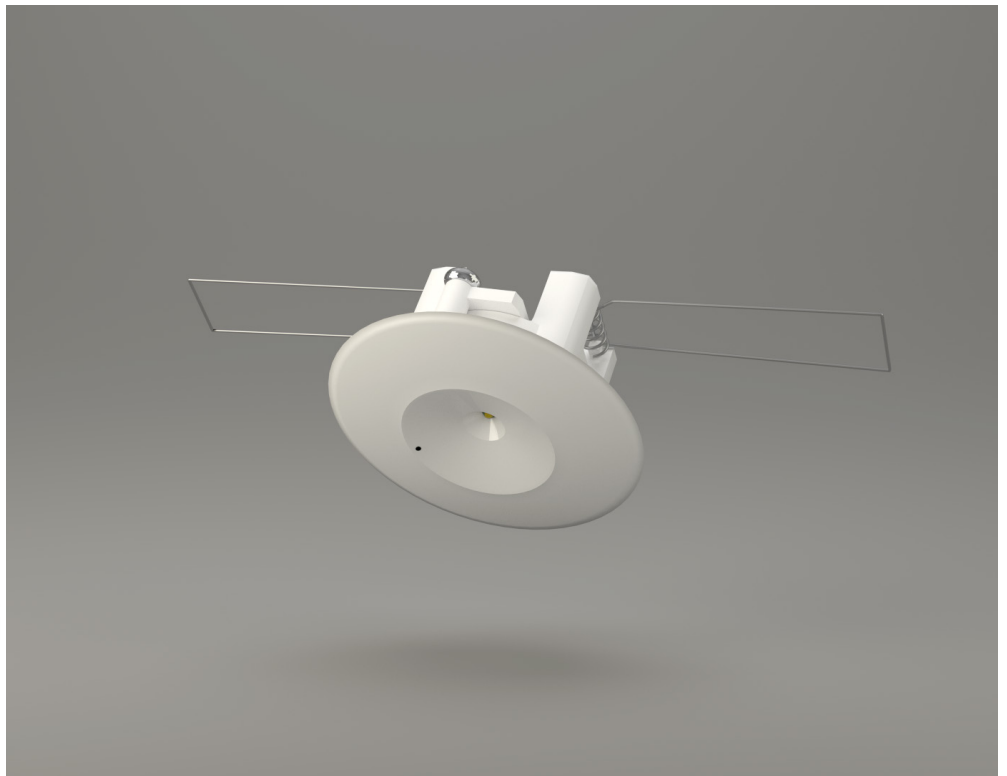

LED EMERGENCY DOWNLIGHT

X-DSA

This innovative self contained LED emergency down lighter incorporating a single high output white LED for the illumination of corridors and open areas.

Surface mount box

- Small unobtrusive design
- Optional surface mount enclosure
- High output LED light source
- IP20

X-DSA Options

/SURF	Surface mount enclosure
FD004	Fire hood

LED

IP20

CE