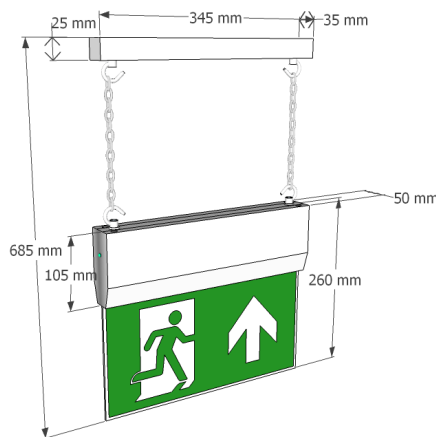

LED EXIT SIGN X-MP

A decorative chain suspended escape route sign. This LED luminaire is designed to complement any surrounding using high output LED lights. Available in many different colours and finished with optional extras.

- Chain Suspended (400mm drop)
- Surface mount
- High output LED light source
- IP20
- Chrome and white finishes available
- Choice of Legend
- Switchable maintained unit
- DALI and Self Test options
- Alternative colour and finishes available

Viewing Distance 30M

BSEN ISO 7010 legends as standard.