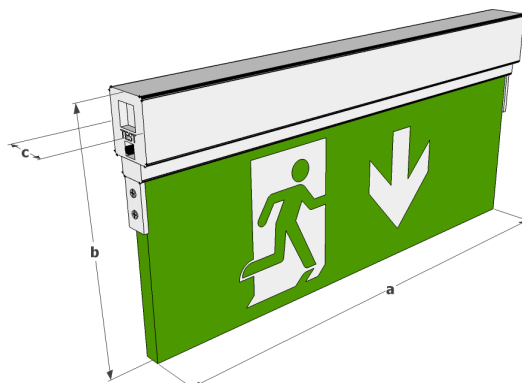

Dimensions

X-MPS3L	a=285, b=130, c=25
X-MPS3L/XT	a=345, b=200, c=25

Viewing Distance 16 / 32M

BSEN ISO 7010 legends as standard.