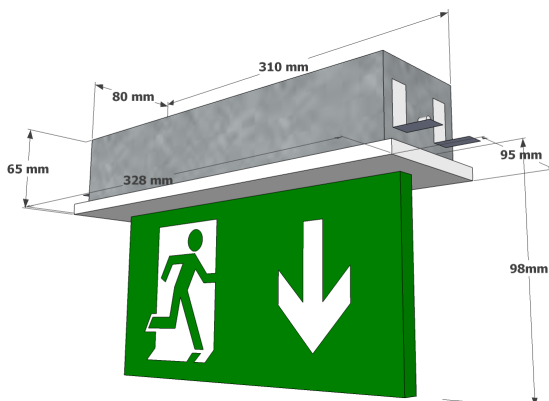

RECESSED LED EXIT SIGN X-MPR

This is a recessed decorative LED exit sign with compact dimensions. Virtually maintenance free with the addition of Self-Test and DALI options.

X-MPR Options

3M	3 Hour EMERGENCY
/CR	Chrome finish
/BR	Brass finish
/DALI	DALI
/ST	Self Test
Central Battery	Ask for central battery / static options (50V & 110V)
/TS	Test switch
/CIN	Black legend
/XT	Larger viewing distance 30M (dimensions 392 x 95 x 160) cutout - 355 x 82

Note: All exit signs are arrow down as standard please specify other direction if required

- Recess mount escape route sign
- High output LED light source
- IP20
- Many alternative finishes available
- Choice of Legend
- Self contained
- Cutout dimensions 310 x 82

Viewing Distance 16 / 30M

BSEN ISO 7010 legends as standard.