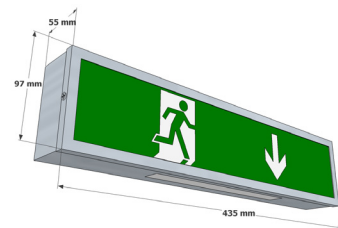

Viewing Distance 15M

BSEN ISO 7010 legends as standard.