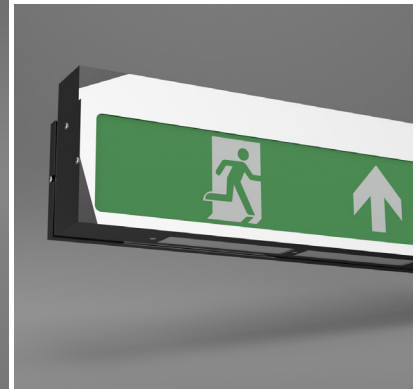

EXTRA SLIM LED EXIT SIGN X-ESD

This small sign is a wall mounted or ceiling mounted designer, interior emergency escape route luminaire, for interior applications that are restricted by low ceiling height.

X-ESD Options

3M	3 hour emergency
/W	White finish
/BR	Brass finish
/DALI	DALI
/ST	Self test
Central Battery	Ask for central battery / static options (50V & 110V)
/TS	Test switch
/SURF	Surface mount
/DS	Double sided ceiling mount
/L	Arrow left
/R	Arrow right

Note: All exit signs are arrow down as standard please specify other direction if required

- Wall mount as standard
- Escape route sign
- Downlight facility
- High output LED light source
- IP20
- Chrome as standard
- Many alternative finishes available
- Choice of Legend
- Self contained
- Switchable maintained unit

Viewing Distance 15M

BSEN ISO 7010 legends as standard.