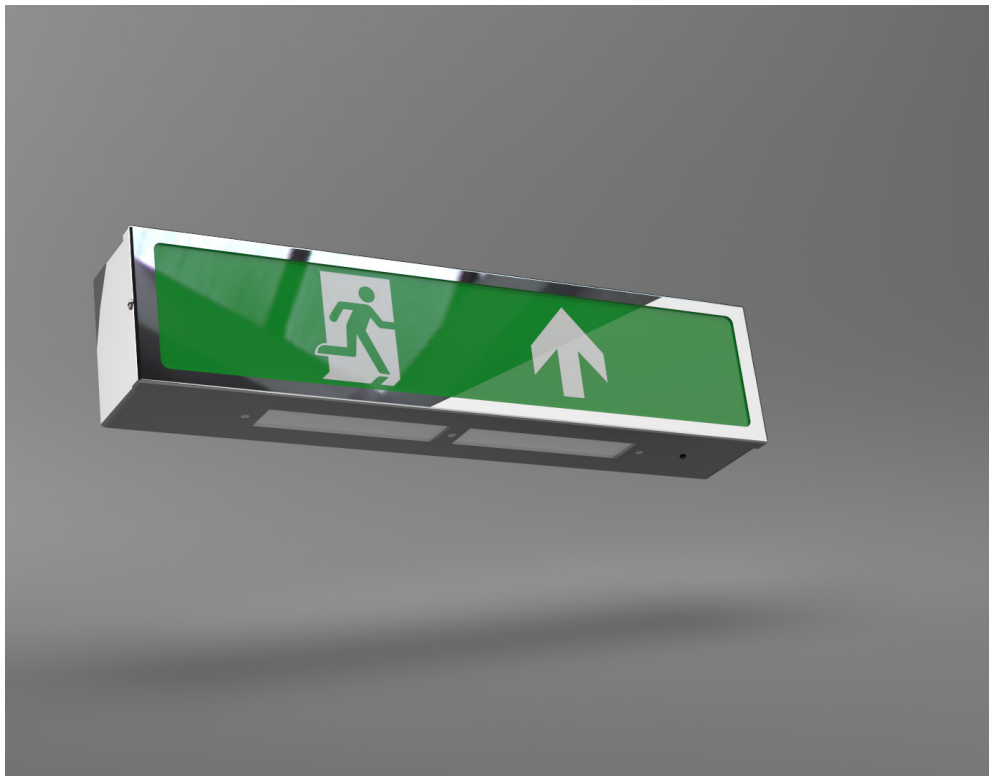

EXTRA SLIM LED EXIT SIGN X-ESD

This small sign is a wall mounted or ceiling mounted designer, interior emergency escape route luminaire, for interior applications that are restricted by low ceiling height.

X-ESD Options

3M	3 hour emergency
/W	White finish
/BR	Brass finish
/DALI	DALI
/ST	Self test
Central Battery	Ask for central battery / static options (50V & 110V)
/TS	Test switch
/SURF	Surface mount
/DS	Double sided ceiling mount
/L	Arrow left
/R	Arrow right

Note: All exit signs are arrow down as standard please specify other direction if required

- Wall mount as standard
- Escape route sign
- Downlight facility
- High output LED light source
- IP20
- Chrome as standard
- Many alternative finishes available
- Choice of Legend
- Self contained
- Switchable maintained unit

Viewing Distance 15M

BSEN ISO 7010 legends as standard.