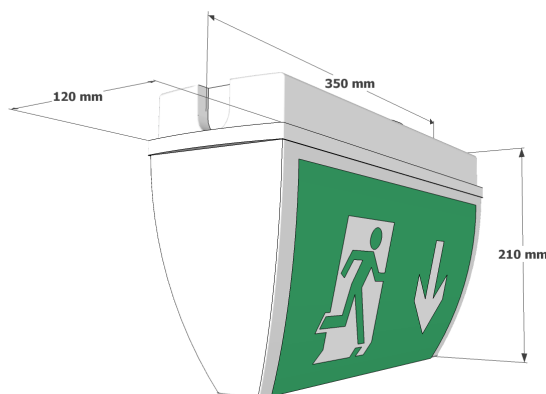

WEATHERPROOF LED EXIT SIGN X-ESP

This weatherproof light is an IP65 ceiling mounted emergency escape route sign that's suitable for any application, exterior and interior use.

X-ESP Options

3M	3 hour emergency
/230	230 Mains only
/DALI	DALI
/ST	Self test
Central Battery	Ask for central battery / static options (50V & 110V)
/TS	Test Switch

Note: All exit signs are arrow down as standard please specify other direction if required

- Escape route sign
- Double sided
- High output LED light source
- IP65
- Choice of Legend
- Self contained
- Switchable maintained unit

Viewing Distance **27M**

BSEN ISO 7010 legends as standard.