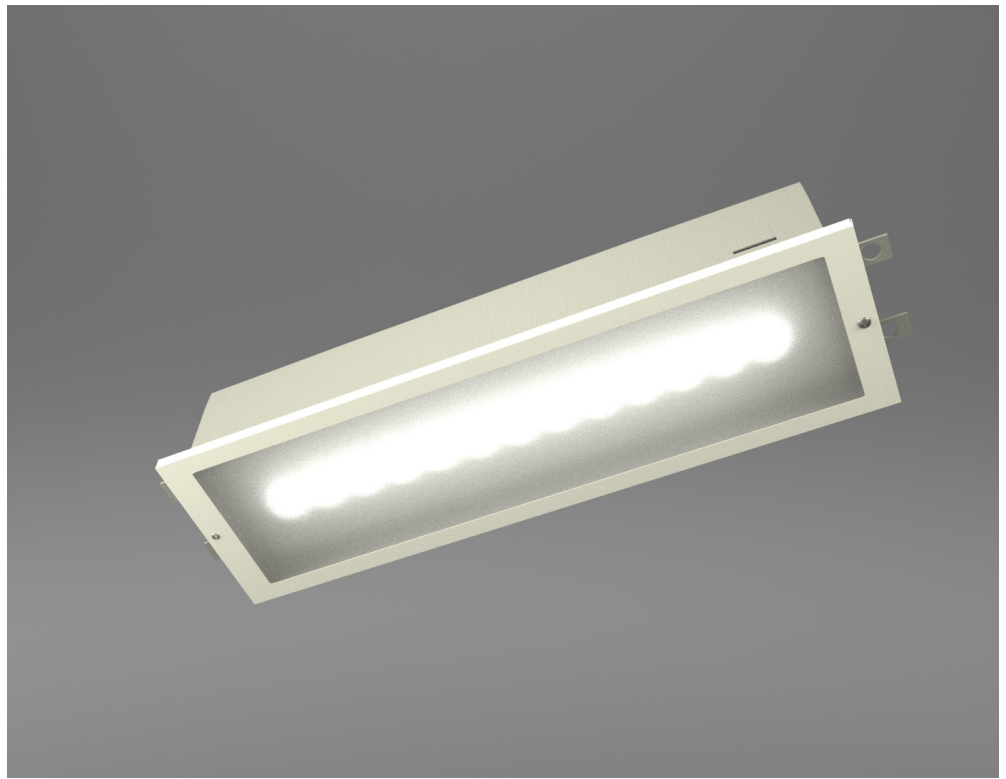

RECESSED BULKHEAD X-FM

This recessed small emergency bulkhead brings a traditional style up to date with modern LED technology. Using LEDs we have been able to shrink the fitting but keep the performance.

- Switchable maintained / non-maintained
- Recessed mount
- High output LED light source
- IP20
- DALI option
- Central Battery and Static inverter systems
- Alternative colour & finish options.

X-FM Options