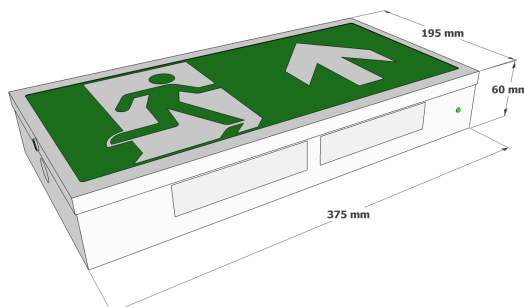

LED EXIT SIGN X-ES

This is a general purpose, robust, metal cost-effective wall mounted emergency escape route sign. Different legend options and finishes to your requirements.

X-ES Options

3M	3 Hour emergency
/CR	Chrome finish
/BR	Brass finish
/DALI	DALI
/ST	Self test
Central Battery	Ask for central battery / static options (50V & 110V)
/TS	Test switch
/CIN	Black legend
/CM	Ceiling mount
/FM	Flag mount
/NHS	NHS legend

Note: All exit signs are arrow down as standard please specify other direction if required

- Escape route sign
- Downlight facility
- High output LED light source
- IP20
- Many alternative finishes available
- Choice of Legend
- Self contained
- Switchable maintained unit

Viewing Distance 34M

BSEN ISO 7010 legends as standard.